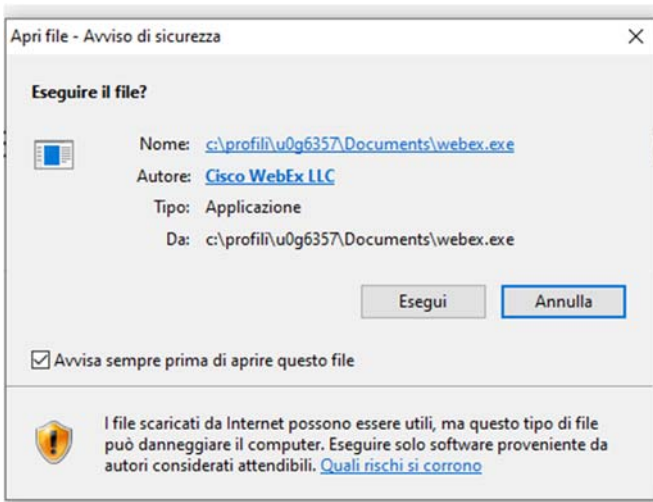

Nome file: webex

Salva come: Application

Salva Annulla

Save the application

Install Webex

webex.exe

Install the file

RUN THE APPLICATION